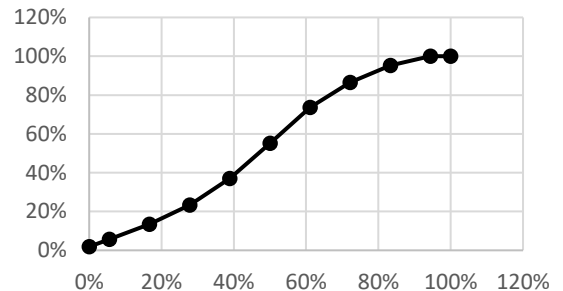

Flow Characteristics

Max. Flow	383.9 CFM/10.87m ³ /min @1psidP
Flow Linearity	-8.8% of full lift (BFSL)

Flow Linearity

Order Data

TS-0565-1212	PSG50V Vacuum Pneumatic Straight Gate 6psi Black
Ts-0565-1762	PSG50 Pneumatic Straight Gate 6psi Black